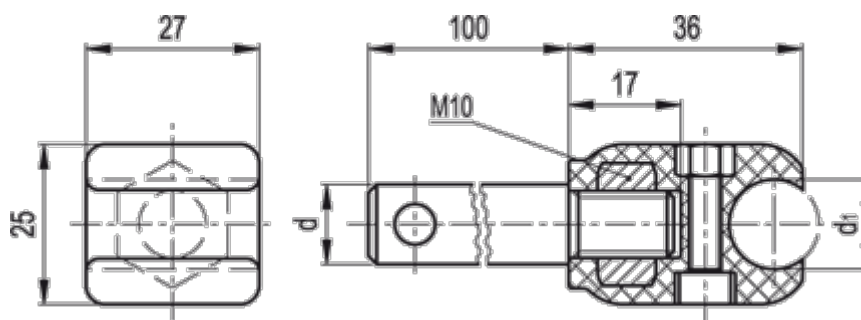

Data Sheet

Article number: 2310419806
Description: E+G Guide rail clamp
MPG-C-S-P16-8

Measures

d = 16

d1 = 8

Weight (g) = 198